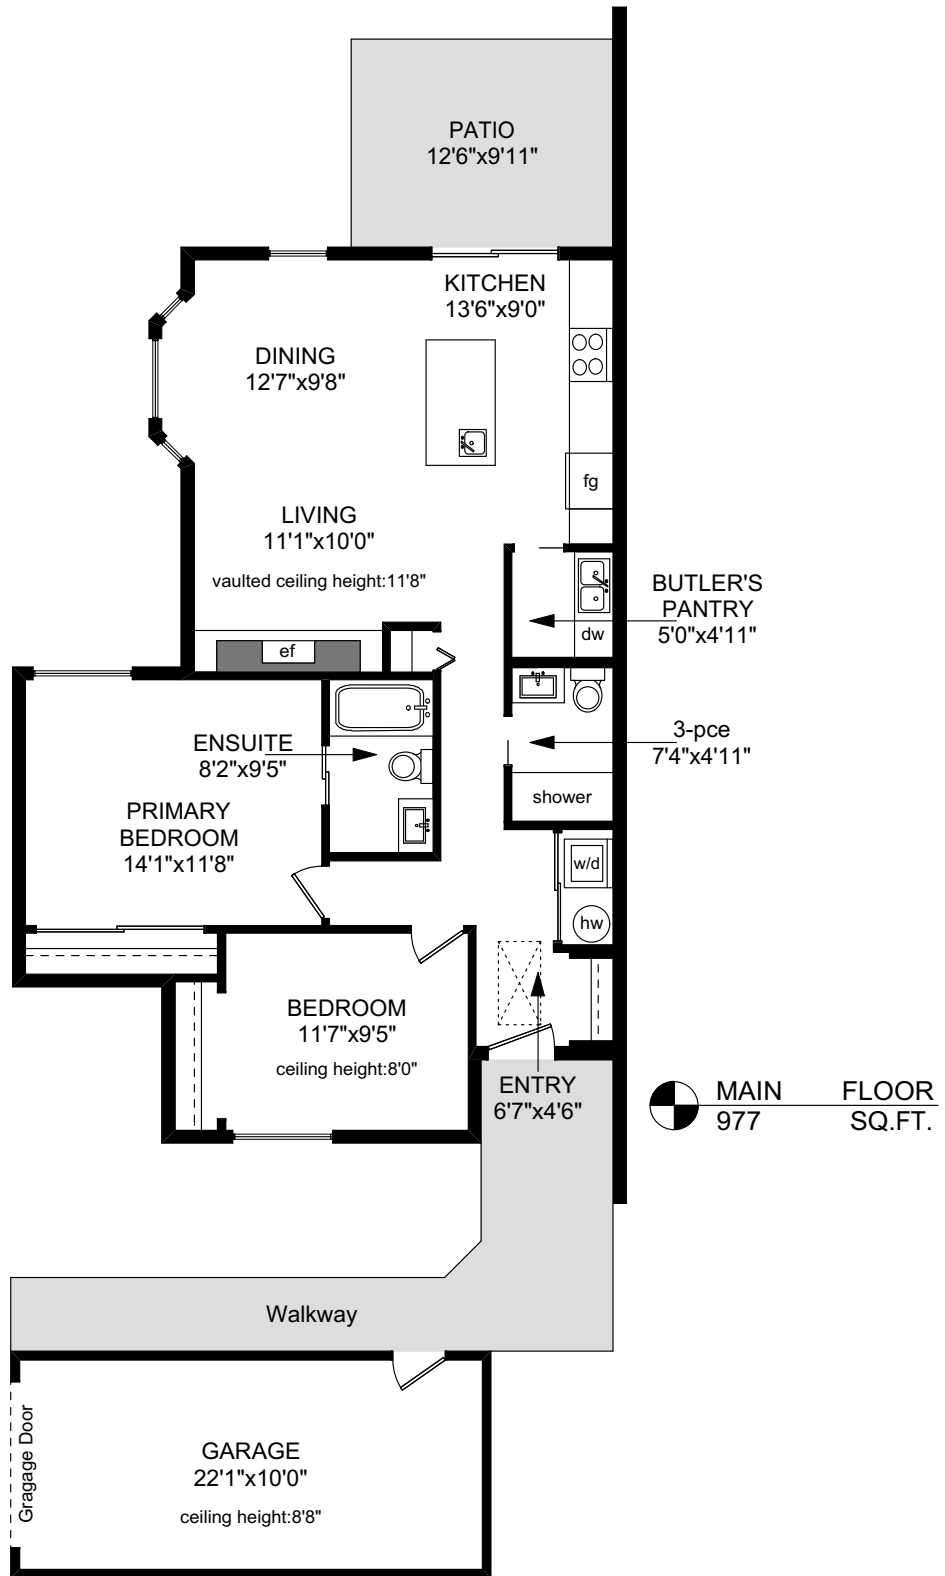

36 - 2600 FERGUSON ROAD

NOTE: The room name labels/sizes are for viewing reference only. They are not to be used for calculating total square footage.

	FINISHED SQ. FT.	UNFINISHED SQ. FT.	TOTAL SQ. FT.
MAIN	977	0	977
TOTAL	977	0	977
GARAGE	0	230	230
PATIO	0	124	124

PREPARED FOR THE EXCLUSIVE USE OF
 THE NEAL ESTATE GROUP WITH
 RE/MAX GENERATION

MEASURED ON: 07/13/23
 DRAWING FILE: 18646

Tafemeasure VICTORIA, B.C.
 Ph.2508838894
 www.tafemeasure.com